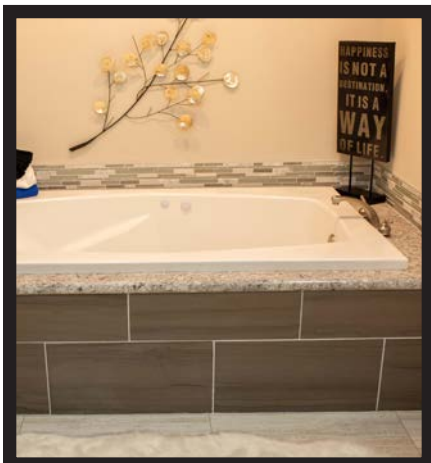

**Platform Glamour Bath Tub
 (Single or Sectional)**

Tub / Showers

Ceramic Corner Shelves

**48" / 54" / 60" Tiled Shower
w/ Opt. SGD & Ceramic Shelves**

Frameless Glass Shower Door

**60" Tiled Shower w/ Bench
w/ Opt. Framless SGD & Shelves**

**60" Half Wall Tiled Shower
(Shown w/ Opt Corner Shelves)**

**72" Half Wall Tiled Shower
(Shown w/ Opt Handheld & Shelves)**

**Rectangle Drop in Tub
(Glamour Bath)
w/ Opt. Ceramic Tile Front**

**Rectangle Freestanding Tub
w/ Standalone Faucet**