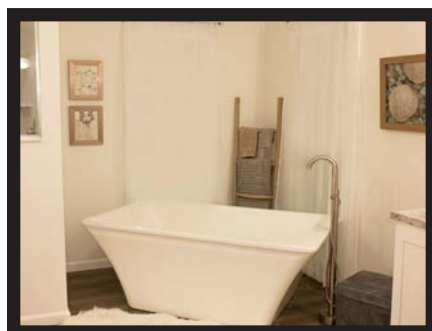

1 Piece Wally Shower

**1 Piece 48" Glamour Bath
 Shower Stall**
(see 1 Piece 60" w/ Corner Seat for current standard shower door)

**Corner Glamour Bath Tub
 (Singlewide)**

**Platform Corner Glamour Tub
 (Sectional)**

**Platform Glamour Bath Tub
 (Single or Sectional)**

Tub / Showers

Ceramic Corner Shelves

**48" / 54" / 60" Tiled Shower
w/ Opt. SGD & Ceramic Shelves**

Frameless Glass Shower Door

**60" Tiled Shower w/ Bench
w/ Opt. Framless SGD & Shelves**

**60" Half Wall Tiled Shower
(Shown w/ Opt Corner Shelves)**

**72" Half Wall Tiled Shower
(Shown w/ Opt Handheld & Shelves)**

**Rectangle Drop in Tub
(Glamour Bath)
w/ Opt. Ceramic Tile Front**

**Rectangle Freestanding Tub
w/ Standalone Faucet**