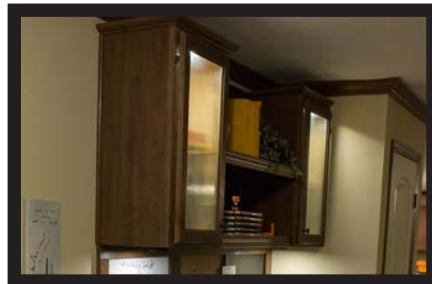

Glass Overheads for Desk
w/ 2 Pucks Under & 2 Inside