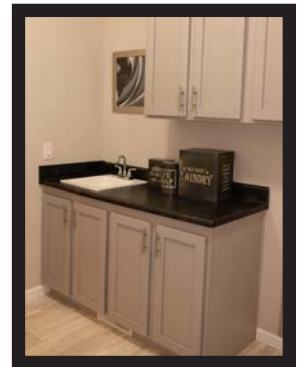

Utility Sink
w/ Base & Overheads
(Model MOD0764C)