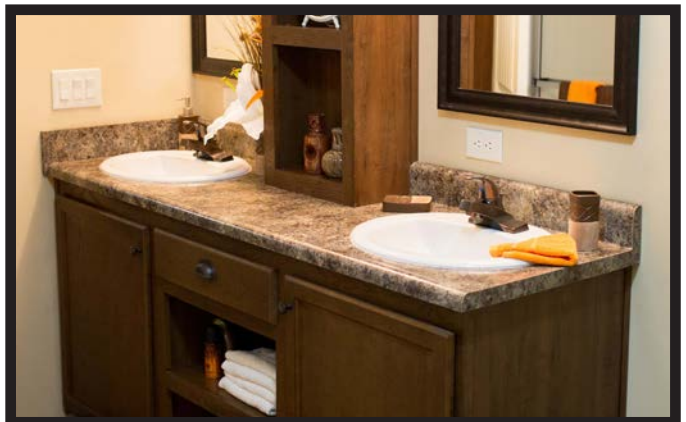

Veggie Sink

**Double Bowl Stainless Farmhouse Sink
w/ Pull-down Gooseneck**

**Pot Filler above Range
(N/A w/ Microwave above Range)**

Countertops

Standard Countertops

Crescent Edge Snap on Countertops

Butcher Block
(Island Countertop Only - N/A w/ Sinks)