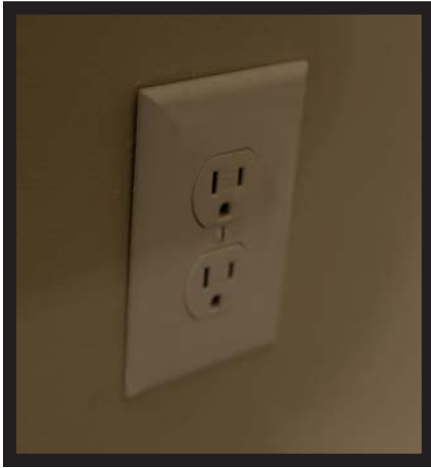

Electrical

Standard Recept