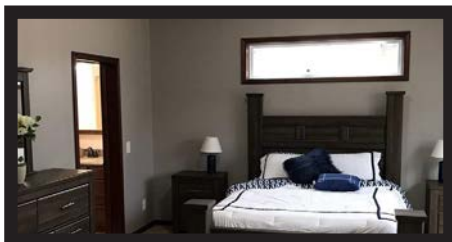

3 Piece Sliding Glass Door
(sectionals only)

18"x72" Transom Window

8"x24" Transom
Window

14"x40"
Privacy
Bath Window

Exterior Windows

Mullioned Windows

Mullioned Transom Window

36"x42" Privacy Window over Tub