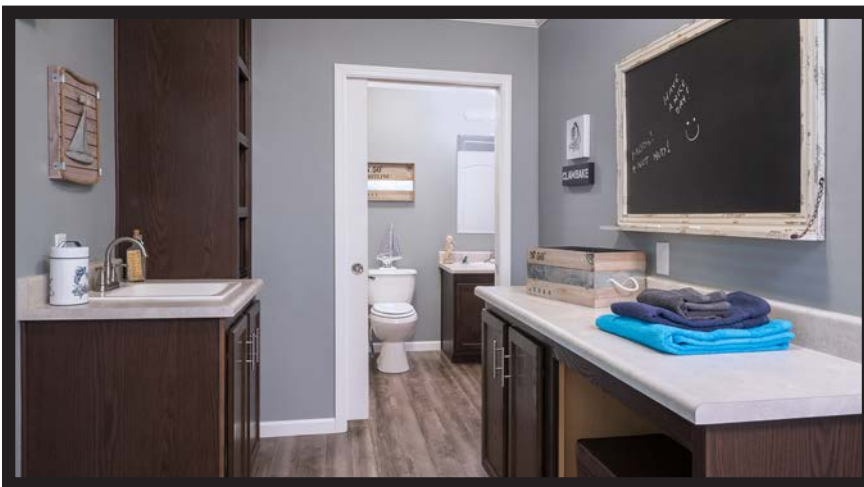

Standard Whole House Shutoff
(Nevada Series Optional)

Utility Sink
w/ Base & Overheads
(Model MOD0764C)

30" Utility Sinkw/ Base
(No Overheads)

(Model MOD0643B)

60" Cabinet
w/ Hamper Opening

Utility Sinkw/ Base & Overheads
(Model 0683C)