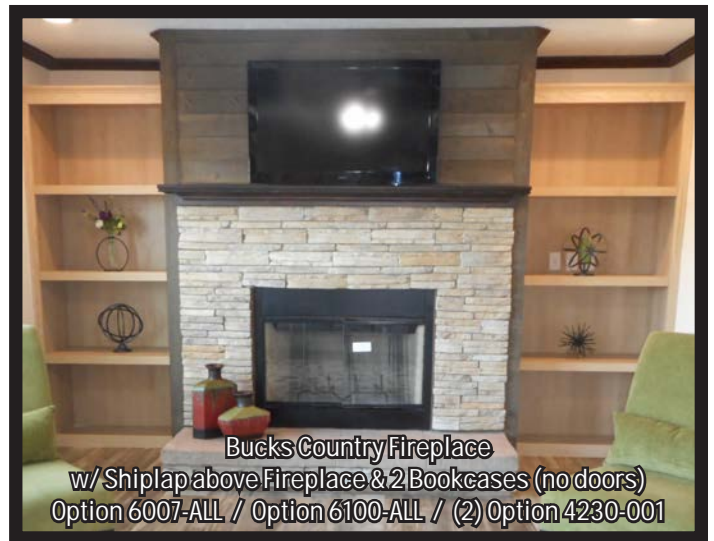

Full Wall Entertainment Center
Includes: 2 Can Lights & Bucks Country Stone
Option 7652-ALL

Fireplaces

Bucks Country Fireplace
Option 6007-ALL

Stacked Stone Fireplace
Option 6002-ALL

Stacked Stone Fireplace
Includes: 2 Base Cabinets w/ Floating Shelves
Option 6001-ALL