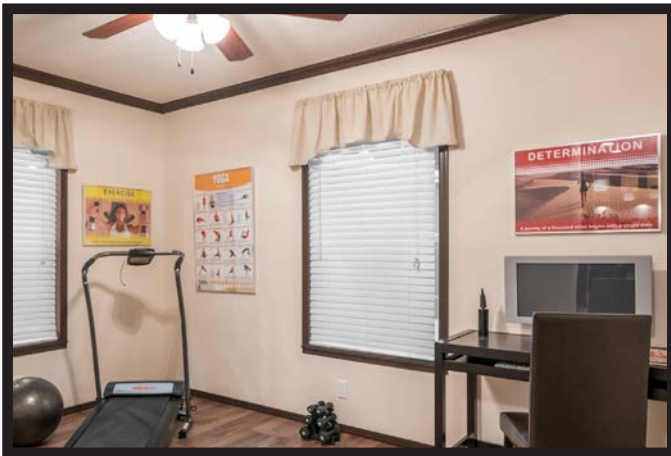

Vintage Brick Fireplace w/ Smart Panel Mantel
(Brick up to Mantel - Woodburning)
Option 6008-ALL

Interior Trim

Standard 1 1/2" Wrapped Trim T/O

Upgrade 3 1/2" Wrapped Ceiling Cove

**Upgrade Wrapped Trim
(2 1/4" Cove, Casing & Base)**