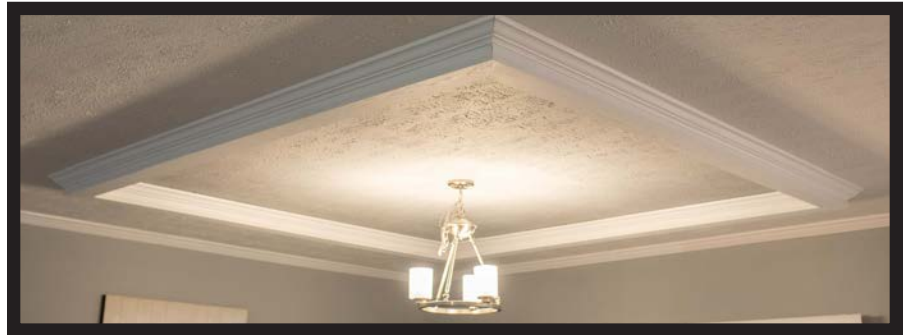

Coffered Ceiling w/ Chandelier