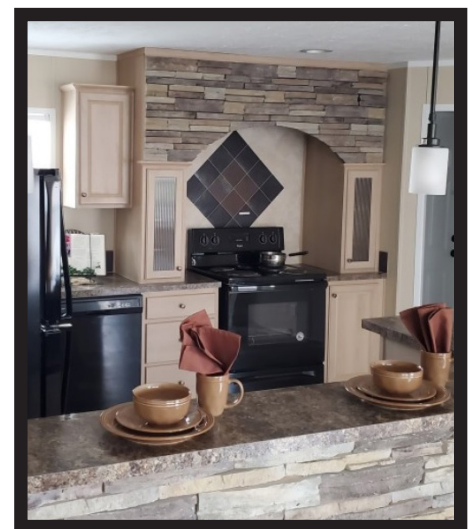

**Stone Range Hood
w/ Full Ceramic Backsplash
& Glass Cabinet Doors
(Model 2844-1 & 0764L)**

ADVENTURE HOMES

www.AdventureHomes.net

1119 Fuller Drive, Garrett, IN 46738

877-510-1955

Because of Continuous Product Improvements
Specifications are Subject to Change Without Notice or Obligation