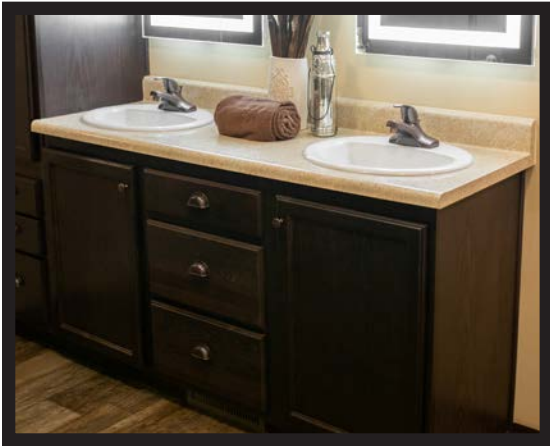

Towel Bar & Tissue Holders

Handheld Wand
Shower Head

Standard Bath Mirror

Renaissance Mirror
(Brushed Nickel)

Renaissance Mirror
(Black)

Bathroom

Optional Double Bowl Vanity
w/ Optional Drawer Bank

Double Bowl Vanity Center
w/ Open Cubbies Below

Standard Toilet

Square White Vessel Sinks

Upgrade Rectangle China Sink
w/ Single Lever Faucet

Raised / Elongated
Toilet

Mirrored Medicine Cabinet

LED Lighted Framed Mirrors

Medicine Cabinet
Over Toilet

Tub / Showers