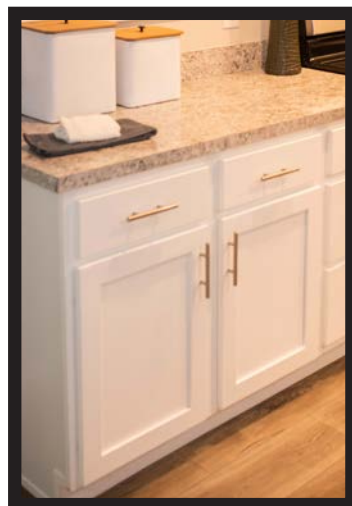

Shiplap Accent

3 Floating Shelves

2 Can lights

**Framed HW Cabinets
(Espresso, Caramel, Cream & Moonlight)**

**Shaker HW Cabinets
(White & Grey)**

Kitchen

**Standard Kitchen Sink
w/ Gooseneck Faucet**

**Double Bowl White Farmhouse Sink
w/ Commercial Style Pull-down Sprayer**