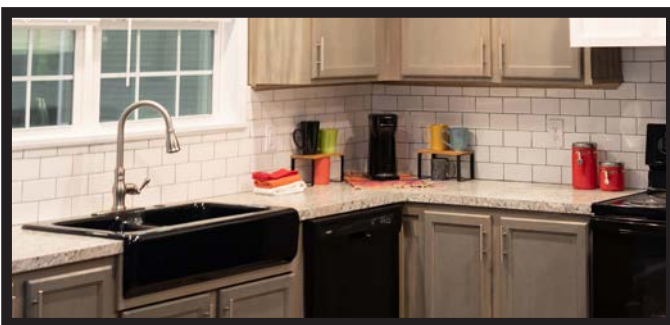

**Grouted 3"x6" White Porcelain Subway Tile
(Shown Base to Overheads - Kitchen)**