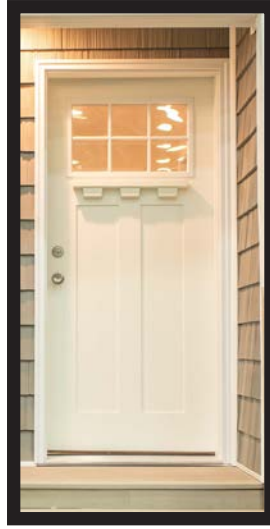

Compass Siding
w/ Monochromatic Exterior Package,
Lineals & Recessed Dormer

Exterior Doors

Standard 6 Panel

4 Lite
(shown in clay)

6 Lite w/ Dental Shelf

9 Lite

Rectangle Deco Glass
(shown in clay)

Arched Deco Glass