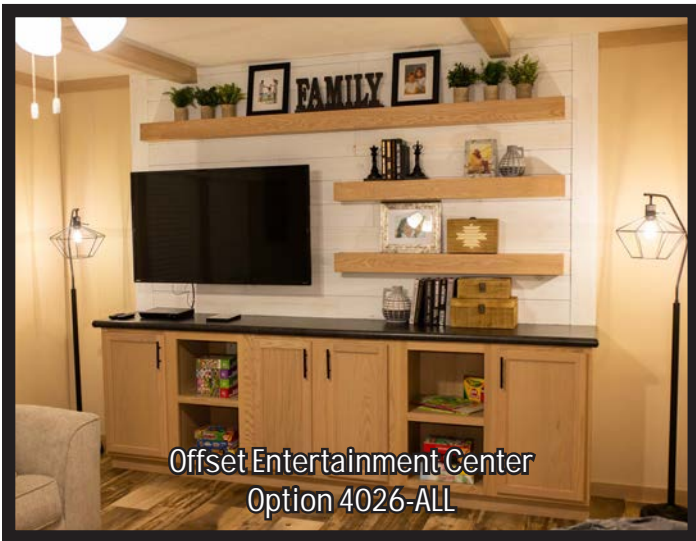

Offset Entertainment Center
Option 4026-ALL