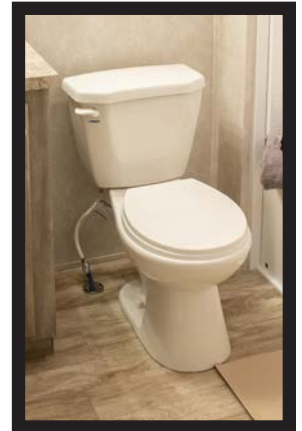

Towel Bar & Tissue Holders

Handheld Wand
Shower Head

Standard Bath Mirror

Renaissance Mirror
(Brushed Nickel)

Renaissance Mirror
(Black)

Bathroom

Optional Double Bowl Vanity
w/ Optional Drawer Bank

Double Bowl Vanity Center
w/ Open Cubbies Below

Standard Toilet

Square White Vessel Sinks

Upgrade Rectangle China Sink
w/ Single Lever Faucet

Raised / Elongated
Toilet

Mirrored Medicine Cabinet

LED Lighted Framed Mirrors

Medicine Cabinet
Over Toilet

Tub / Showers