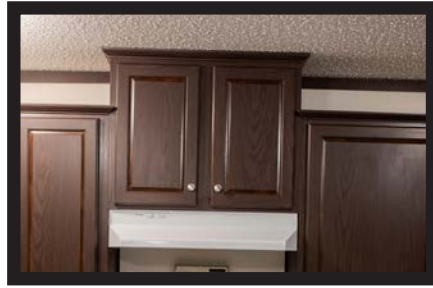

2" MDF Stile Cabinet Cove

Closet Island Work Center

Hutch w/ Doors & Open Shelving in Base Cabinet
(Shown w/ Butcher Block Shelving ilo Stained)

Floating Butcher Block Shelving

Cabinetry

Raised Bar

Cab Over Range