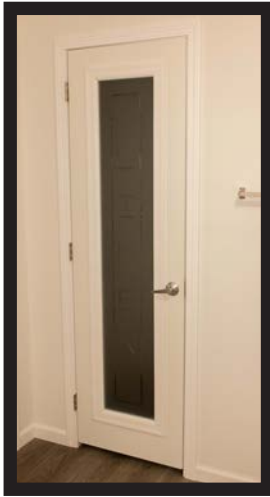

**Upgrade Wrapped Trim w/ Upgrade Wrapped Cove
(3 1/2" Cove w/ 2 1/4" Casing & Base)**

**High Profile Painted White Wood Trim
(3 1/2" Cove, 2 1/4" Casing & 3" Base)**

**MDF Stile Trim
(3" Cove, Casing & Base)**

Interior Doors

**Standard
2 Panel White
(Shown w/ Levers)**

**Hinged Interior
Barn Pantry Door
w/ Stiles & Handle**

**Linen Door
w/ Etched Glass**

**Pantry Door
w/ Etched Glass**

Pocket Door

**Double Doors
w/ Glass Inserts**