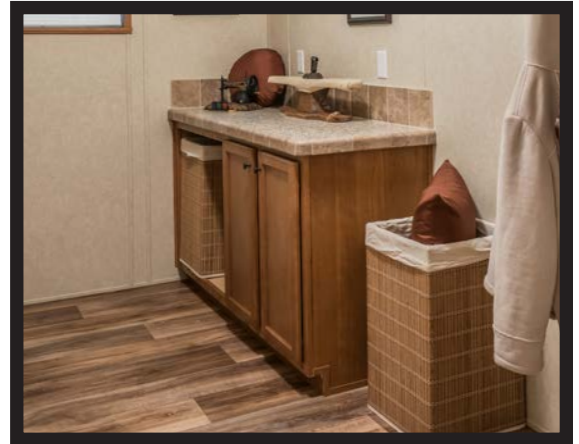

Desk w/ 60" Framed Dry Erase
& Cork Board

Closet Linen
Organizer

Divider Wall
w/ Open Bookcase

Locker Bench

Hutch w/ Glass Overheads
& LED Puck Lights

Cabinetry

Open Shelving
Storage Linen

Laundry Table
(Countertop Only)