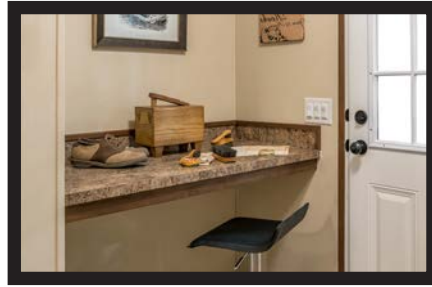

Desk w/ 60" Framed Dry Erase
& Cork Board

Closet Linen
Organizer

Divider Wall
w/ Open Bookcase

Locker Bench

Hutch w/ Glass Overheads
& LED Puck Lights

Cabinetry

Open Shelving
Storage Linen

Laundry Table
(Countertop Only)