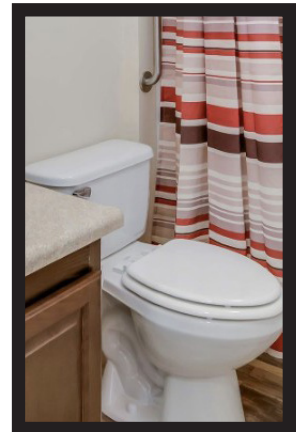

Towel Bar & Tissue Holders

Handheld Wand
Shower Head

Standard Bath Mirror

Renaissance Mirror
(Brushed Nickel)

Renaissance Mirror
(Black)

Bathroom

Optional Double Bowl Vanity
w/ Optional Drawer Bank

Double Bowl Vanity Center
w/ Open Cubbies Below

Standard Toilet

Square White Vessel Sinks

Upgrade Rectangle China Sink
w/ Single Lever Faucet

Raised / Elongated
Toilet

Mirrored Medicine Cabinet

LED Lighted Framed Mirrors

Medicine Cabinet
Over Toilet

Tub / Showers