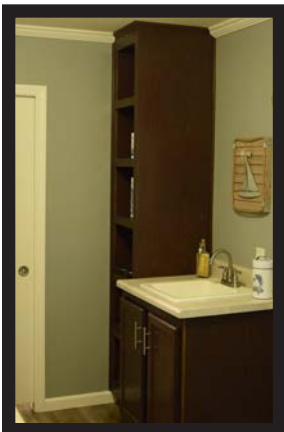

40" Overheads ilo Standard 30" (Kitchen Only)
(shown with 8'-8" Ceilings)

Cabinetry

Double Door Pantry
w/ Deep Drawer

Linen & Locker Bench
w/ Cubbies

Butcher Block Island
(shown in Acacia)

Tall Open Linen
Storage Cabinet