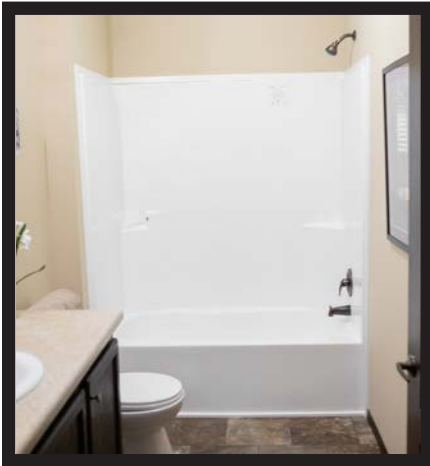

Towel Bar & Tissue Holders

Handheld Wand
Shower Head

Standard Bath Mirror

Renaissance Mirror
(Brushed Nickel)

Renaissance Mirror
(Black)

Bathroom

Optional Double Bowl Vanity
w/ Optional Drawer Bank

Double Bowl Vanity Center
w/ Open Cubbies Below

Standard Toilet

Square White Vessel Sinks

Upgrade Rectangle China Sink
w/ Single Lever Faucet

Raised / Elongated
Toilet

Mirrored Medicine Cabinet

LED Lighted Framed Mirrors

Medicine Cabinet
Over Toilet

Tub / Showers