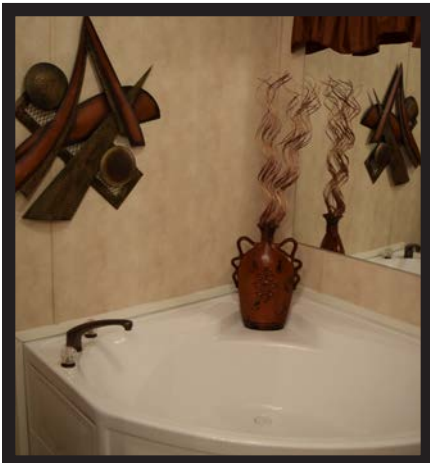

Standard Toilet

Square White Vessel Sinks

Upgrade Rectangle China Sink
w/ Single Lever Faucet

Raised / Elongated
Toilet

Mirrored Medicine Cabinet

LED Lighted Framed Mirrors

Medicine Cabinet
Over Toilet

Tub / Showers

Standard 1 Piece Tub/Shower

1 Piece Garden Tub/Shower

1 Piece 54" Shower Stall
(see 1 Piece 60" w/ Corner Seat for current standard shower door)

**1 Piece 60" Shower Stall
 with 1 Corner Seat**
(current standard shower door)

1 Piece Wally Shower

**1 Piece 48" Glamour Bath
 Shower Stall**
(see 1 Piece 60" w/ Corner Seat for current standard shower door)

**Corner Glamour Bath Tub
 (Singlewide)**

**Platform Corner Glamour Tub
 (Sectional)**