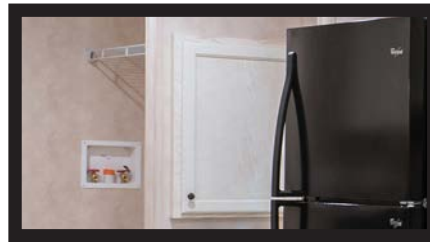

Cabinetry

Picture Frame Island Front w/ Cab Cove

Cabinet Over Washer / Dryer

3 Door Linen
3 Door Pantry

Open Stained Shelving
w/ Gasline Support
(number of shelves dependant on sidewall height)

Hardwood Panel Box Cover