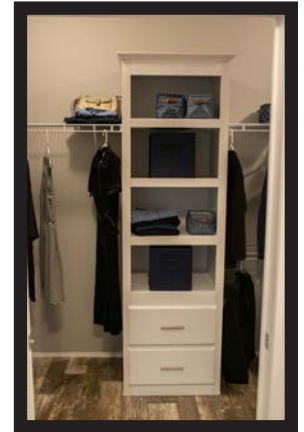

Closet Linen
Organizer