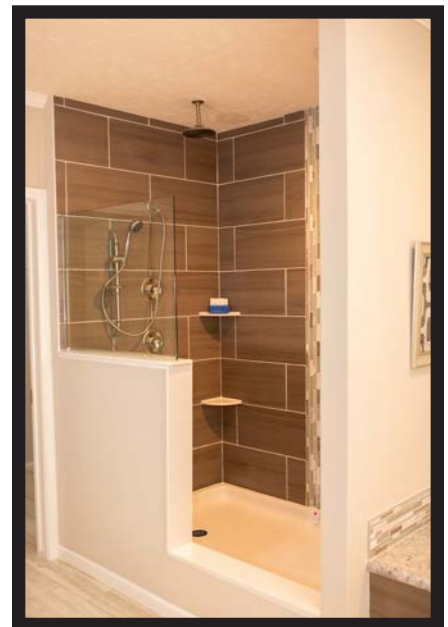

**Platform Glamour Bath Tub
 (Single or Sectional)**

Tub / Showers

Ceramic Corner Shelves

**48" / 54" / 60" Tiled Shower
w/ Opt. SGD & Ceramic Shelves**

Frameless Glass Shower Door

**60" Tiled Shower w/ Bench
w/ Opt. Framless SGD & Shelves**

**60" Half Wall Tiled Shower
(Shown w/ Opt Corner Shelves)**

**72" Half Wall Tiled Shower
(Shown w/ Opt Handheld & Shelves)**

**Rectangle Drop in Tub
(Glamour Bath)
w/ Opt. Ceramic Tile Front**

**Rectangle Freestanding Tub
w/ Standalone Faucet**