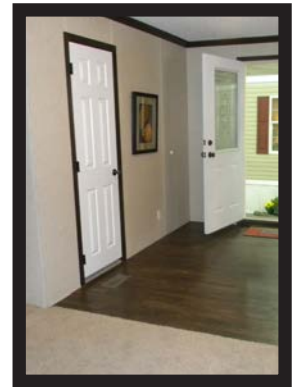

Coat Closet
(where available)