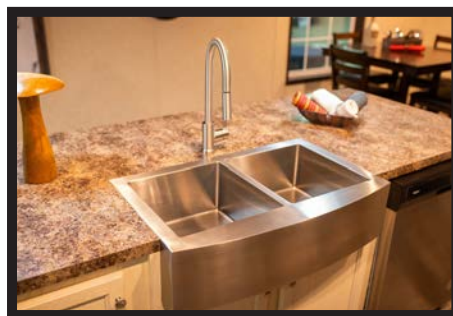

Veggie Sink

**Double Bowl Stainless Farmhouse Sink
w/ Pull-down Gooseneck**

**Pot Filler above Range
(N/A w/ Microwave above Range)**

Countertops

Standard Countertops

Crescent Edge Snap on Countertops

Butcher Block
(Island Countertop Only - N/A w/ Sinks)