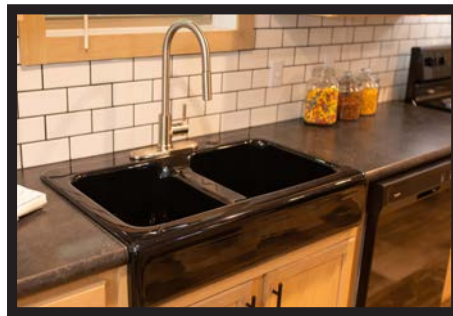

**Double Bowl Black Farmhouse Sink
w/ Pull-down Gooseneck Sprayer**