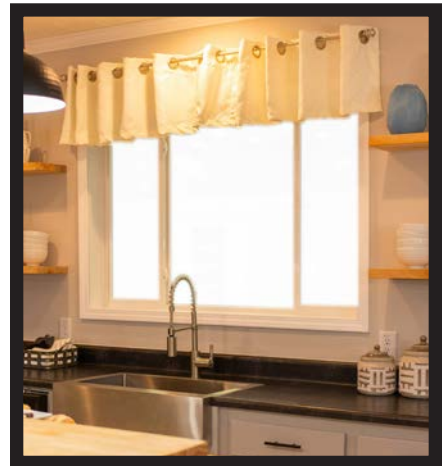

30"x36" Kitchen Window

30"x72" Fixed Glass Gridless Window

(Oval Freestanding Tub Discontinued - see Tub/Showers for current model)

Miniature Picture Window

3 Piece Picture Window

Monochromatic Window

Black Gridless Window