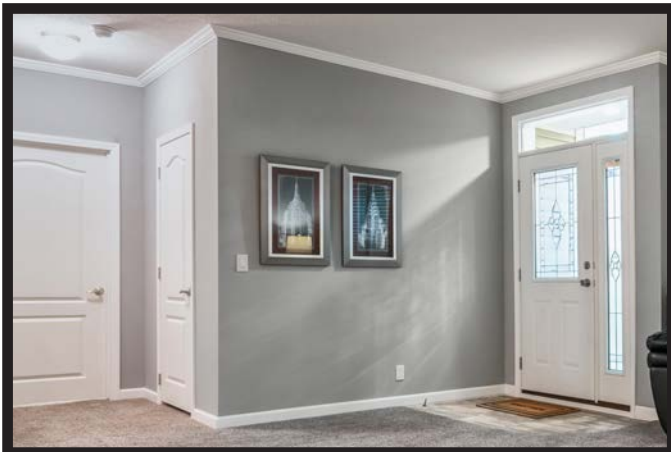

**High Profile Painted White Wood Trim
(3 1/2" Cove, 2 1/4" Casing & 3" Base)**