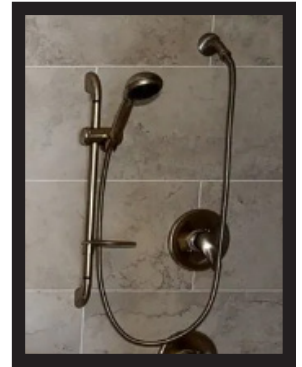

Digital Programmable
Thermostat
(Also Available w/WIFI)

Smoke Detector
Carbon Dioxide Detector

Bathroom

Standard Plastic Sink

Rain Shower Head

Medicine Cabinet
w/ Door
& Towel Bar

Upgrade Round China Sink
w/ Single Lever Faucet

Towel Bar & Tissue Holders

Handheld Wand
Shower Head

Standard Bath Mirror

Renaissance Mirror
(Brushed Nickel)

Renaissance Mirror
(Black)

Bathroom

Optional Double Bowl Vanity
w/ Optional Drawer Bank

Double Bowl Vanity Center
w/ Open Cubbies Below

Standard Toilet

Square White Vessel Sinks

Upgrade Rectangle China Sink
w/ Single Lever Faucet

Raised / Elongated
Toilet

Mirrored Medicine Cabinet

LED Lighted Framed Mirrors

Medicine Cabinet
Over Toilet

Tub / Showers