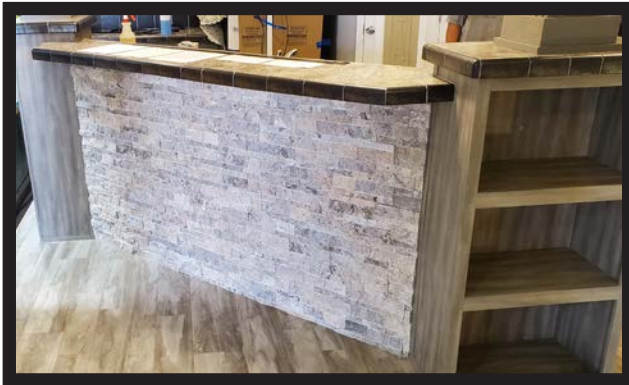

**Adjustable Outriggers
(In approved locations)**

**Upgrade Panel Box
(20/40 ilo 16/32) - 200 AMP Service
(grey cover ilo white)**

Misc. Upgrades

Bucks Country Stone Island Surround

Vintage Brick Island Surround