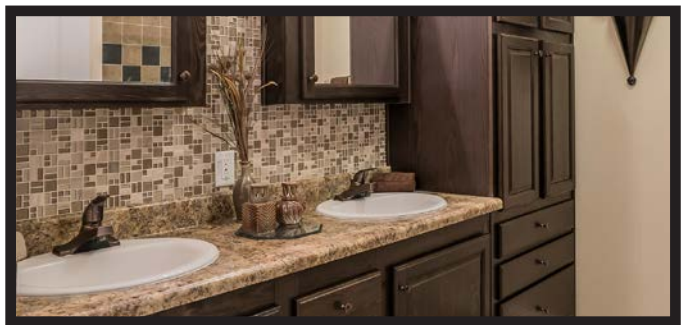

**Grouted Glass Tile
(Shown Base to Ceiling - Bath Lav)**