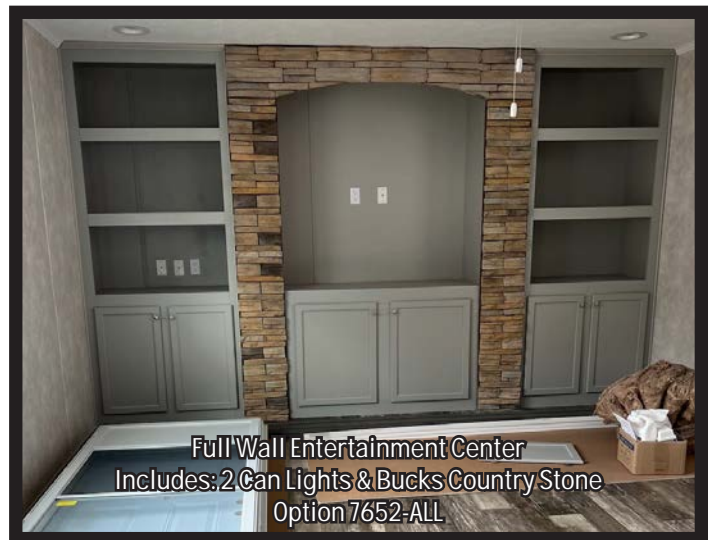

Full Wall Entertainment Center
Includes: 2 Can Lights & Bucks Country Stone
Option 7652-ALL