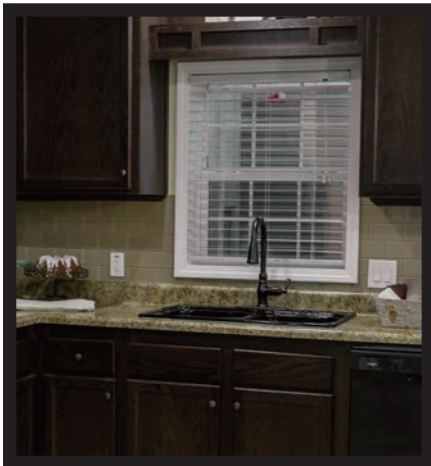

30"x36" Kitchen Window

30"x72" Fixed Glass Gridless Window

(Oval Freestanding Tub Discontinued - see Tub/Showers for current model)

Miniature Picture Window

3 Piece Picture Window

Monochromatic Window

Black Gridless Window