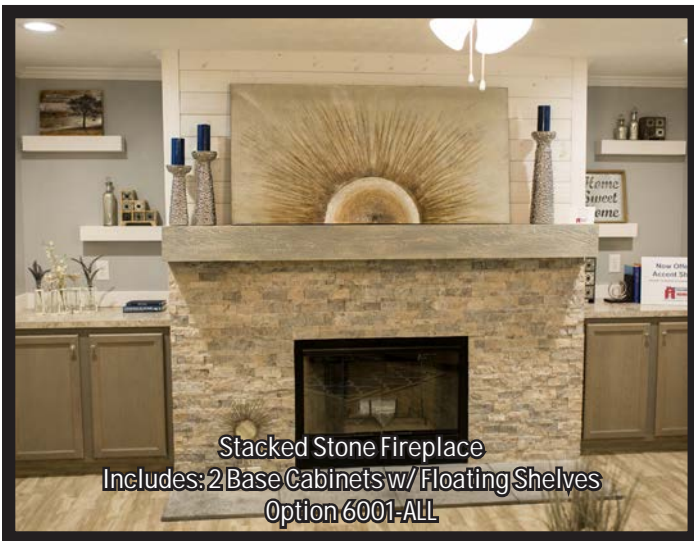

Full Wall Entertainment Center
Includes: 2 Can Lights & Bucks Country Stone
Option 7652-ALL

Fireplaces

Bucks Country Fireplace
Option 6007-ALL

Stacked Stone Fireplace
Option 6002-ALL

Stacked Stone Fireplace
Includes: 2 Base Cabinets w/ Floating Shelves
Option 6001-ALL