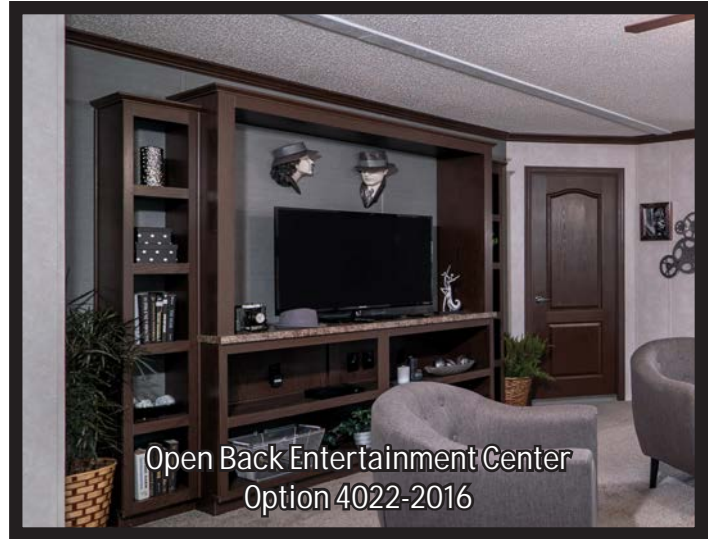

Standard Popcorn Ceiling

Standard 2" Plastic Miniblinds

Ceiling Beams

**Stiled Wainscoat
w/ Panels to match Stiles**

**Upgrade Curtain Rod
(Valance not Included)**

Wood Cornice Box

Entertainment Centers

Entertainment Center
Option 4022-ALL