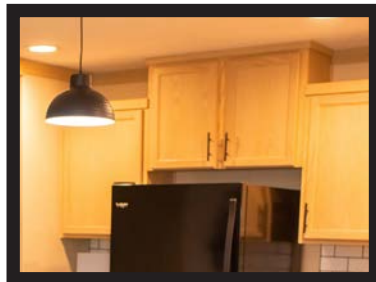

Cabinet Over Refer