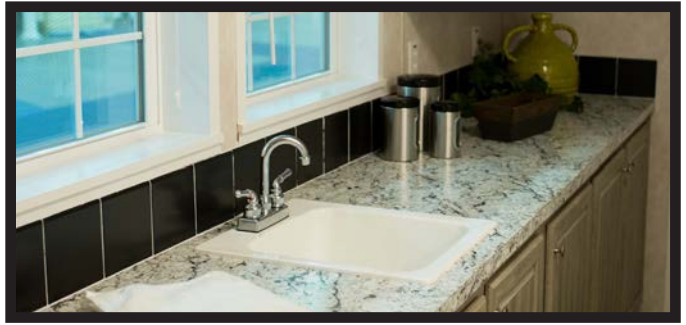

1 Row of 6"x6" Ceramic Tile Backsplash