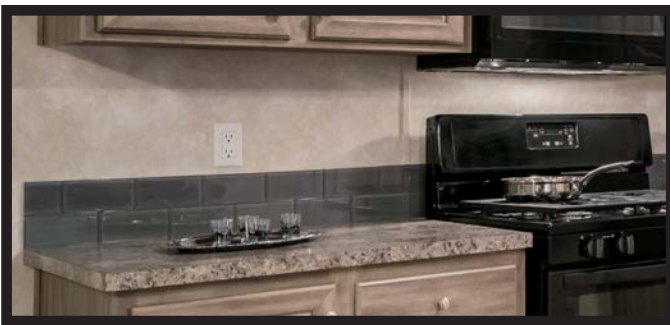

2 Rows Groutless Glass Subway Tile