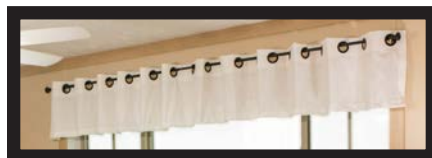

Standard Popcorn Ceiling

Standard 2" Plastic Miniblinds

Ceiling Beams

**Stiled Wainscoat
w/ Panels to match Stiles**

**Upgrade Curtain Rod
(Valance not Included)**

Wood Cornice Box

Entertainment Centers

Entertainment Center
Option 4022-ALL