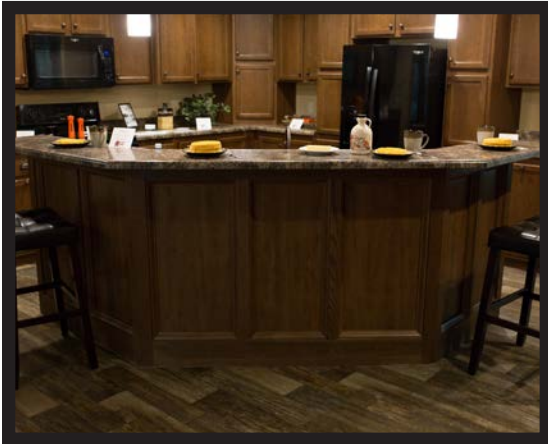

Cabinetry

Picture Frame Island Front w/ Cab Cove

Cabinet Over Washer / Dryer

3 Door Linen
3 Door Pantry

Open Stained Shelving
w/ Gasline Support
(number of shelves dependant on sidewall height)

Hardwood Panel Box Cover