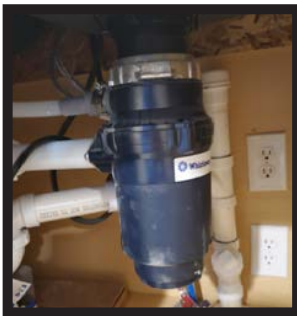

Pantry w/ Microwave

Garbage Disposal

**Double Bowl Black Farmhouse Sink
w/ Pull-down Gooseneck Sprayer**

Hanging Euro Rangehood

**Single Bowl Stainless Farmhouse Sink
w/ Commercial Style Pull-down Sprayer**