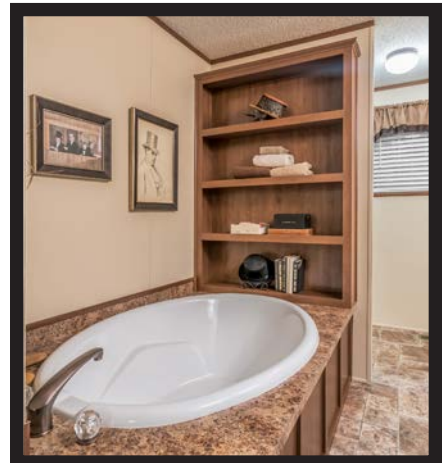

1 Piece Wally Shower

**1 Piece 48" Glamour Bath
 Shower Stall**
(see 1 Piece 60" w/ Corner Seat for current standard shower door)

**Corner Glamour Bath Tub
 (Singlewide)**

**Platform Corner Glamour Tub
 (Sectional)**