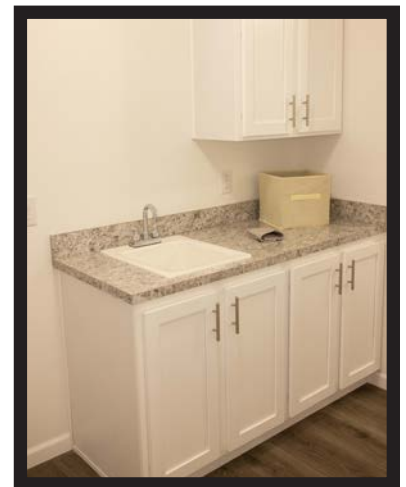

Standard Whole House Shutoff
(Nevada Series Optional)

Utility Sink
w/ Base & Overheads
(Model MOD0764C)

30" Utility Sinkw/ Base
(No Overheads)

(Model MOD0643B)

60" Cabinet
w/ Hamper Opening

Utility Sinkw/ Base & Overheads
(Model 0683C)