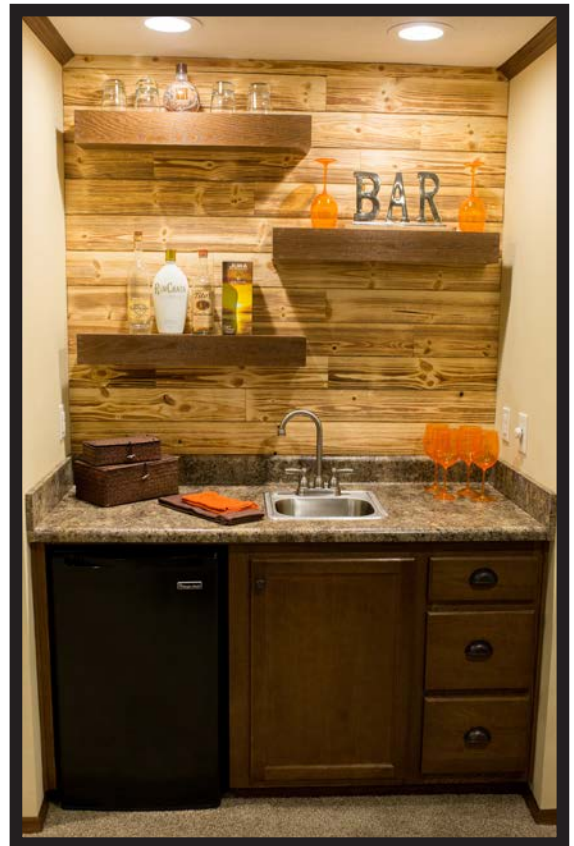

**Cabinet Over Refer
(24" Deep)**

Cabinet Cove

**Standard Raised Panel
MDF Cabinets**

Cabinet Over Refer

Wet Bar w/ Shiplap

Includes: Mini Refridgerator

Bar Sinkw/ Faucet

Drawer Bank

Shiplap Accent

3 Floating Shelves

2 Can lights

**Framed HW Cabinets
(Espresso, Caramel, Cream & Moonlight)**

**Shaker HW Cabinets
(White & Grey)**

Kitchen

**Standard Kitchen Sink
w/ Gooseneck Faucet**

**Double Bowl White Farmhouse Sink
w/ Commercial Style Pull-down Sprayer**