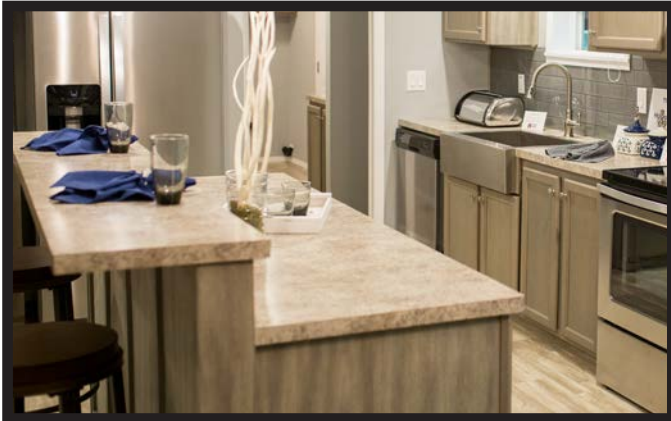

Veggie Sink

**Double Bowl Stainless Farmhouse Sink
w/ Pull-down Gooseneck**

**Pot Filler above Range
(N/A w/ Microwave above Range)**

Countertops

Standard Countertops

Crescent Edge Snap on Countertops

Butcher Block
(Island Countertop Only - N/A w/ Sinks)