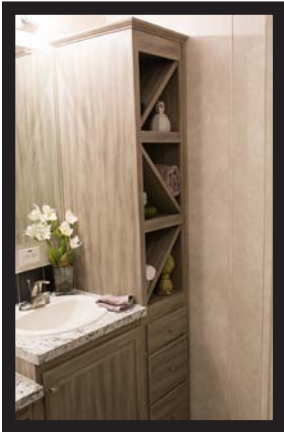

Diagonal Cubbie
Linen w/ 3 Drawers