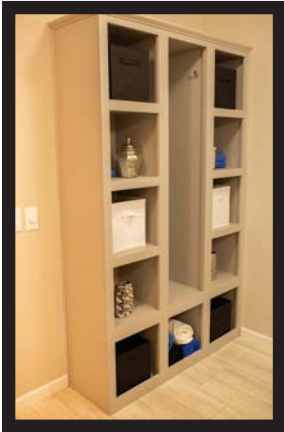

Desk w/ 60" Framed Dry Erase
& Cork Board

Closet Linen
Organizer

Divider Wall
w/ Open Bookcase

Locker Bench

Hutch w/ Glass Overheads
& LED Puck Lights

Cabinetry

Open Shelving
Storage Linen

Laundry Table
(Countertop Only)