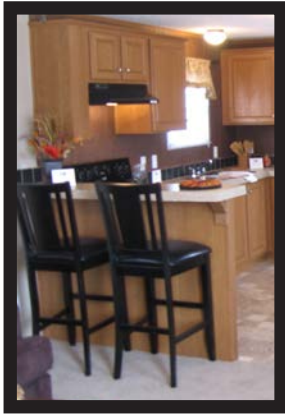

2" MDF Stile Cabinet Cove

Closet Island Work Center

Hutch w/ Doors & Open Shelving in Base Cabinet
(Shown w/ Butcher Block Shelving ilo Stained)

Floating Butcher Block Shelving

Cabinetry

Raised Bar

Cab Over Range