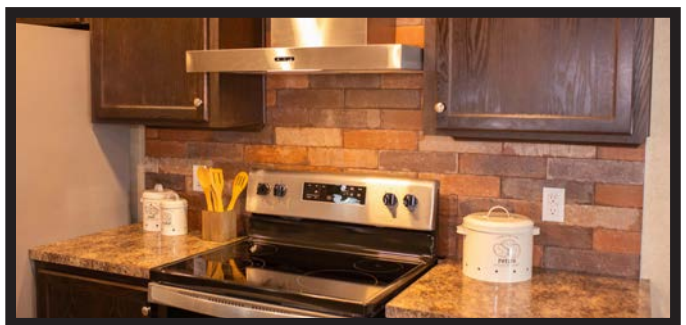

**3"x12" Groutless Ceramic Brick Tile
(Shown Base to Overheads - Kitchen)**