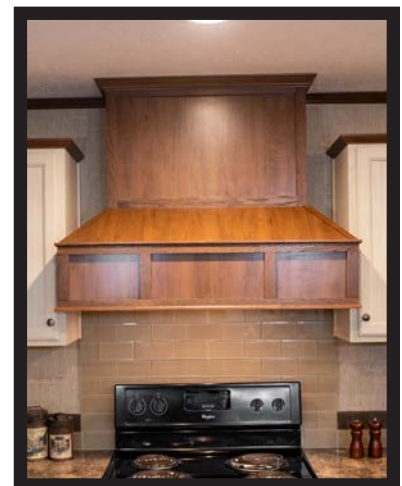

Plant Built Decorative
Range Canopy