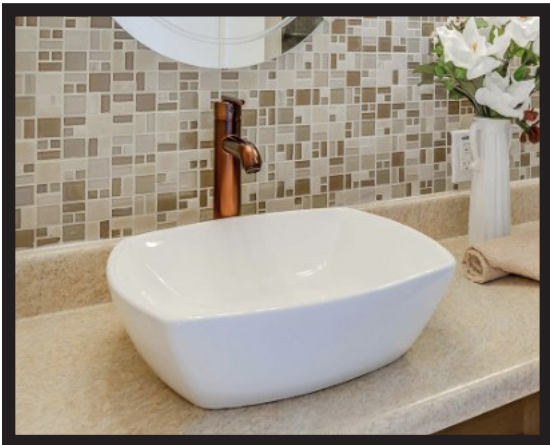

Towel Bar & Tissue Holders

Handheld Wand
Shower Head

Standard Bath Mirror

Renaissance Mirror
(Brushed Nickel)

Renaissance Mirror
(Black)

Bathroom

Optional Double Bowl Vanity
w/ Optional Drawer Bank

Double Bowl Vanity Center
w/ Open Cubbies Below

Standard Toilet

Square White Vessel Sinks

Upgrade Rectangle China Sink
w/ Single Lever Faucet

Raised / Elongated
Toilet

Mirrored Medicine Cabinet

LED Lighted Framed Mirrors

Medicine Cabinet
Over Toilet

Tub / Showers