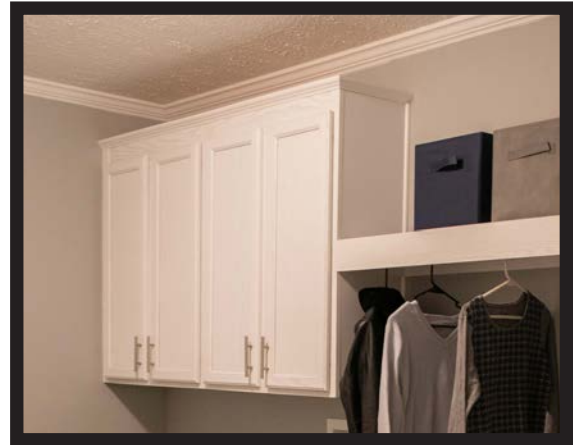

40" Tall Cabinet Over Washer / Dryer
(shown w/ 8" sidewalls)