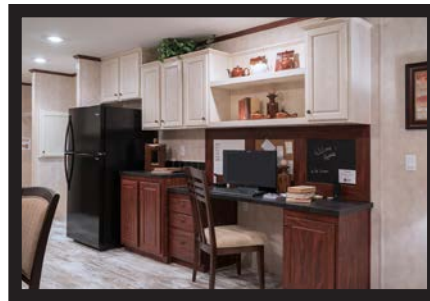

Cabinetry

Picture Frame Island Front w/ Cab Cove

Cabinet Over Washer / Dryer

3 Door Linen
3 Door Pantry

Open Stained Shelving
w/ Gasline Support
(number of shelves dependant on sidewall height)

Hardwood Panel Box Cover