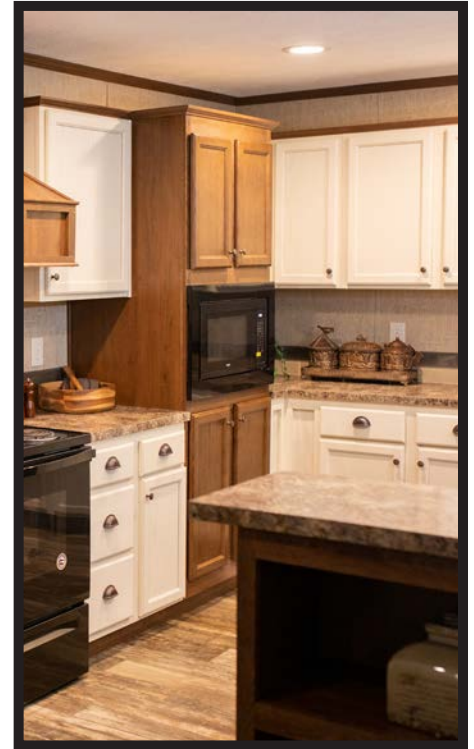

Shiplap Accent

3 Floating Shelves

2 Can lights

**Framed HW Cabinets
(Espresso, Caramel, Cream & Moonlight)**

**Shaker HW Cabinets
(White & Grey)**

Kitchen

**Standard Kitchen Sink
w/ Gooseneck Faucet**

**Double Bowl White Farmhouse Sink
w/ Commercial Style Pull-down Sprayer**