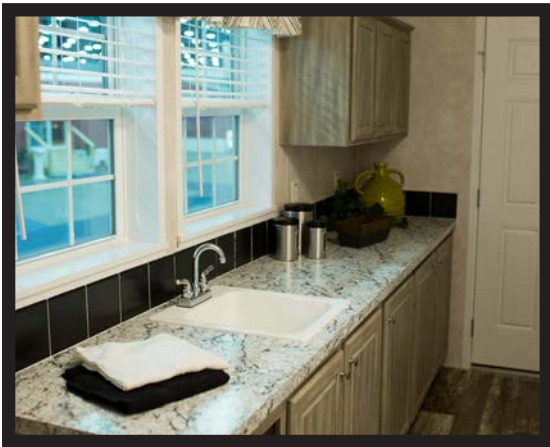

Utility

Utility Sinkw/ Base & Overheads
(Model 2856-1)

Exterior Faucet

Furnace Door
Water Heater Door

Utility Sinkw/ Base & Overheads
w/ Hamper Opening (Model 0643T)

Utility Sinkw/ Base & Overheads
(Model 4603GT)