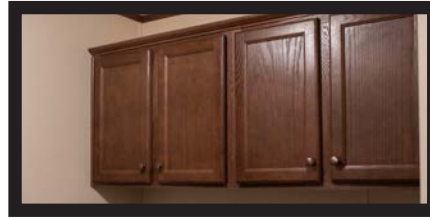

Cabinetry

Picture Frame Island Front w/ Cab Cove

Cabinet Over Washer / Dryer

3 Door Linen
3 Door Pantry

Open Stained Shelving
w/ Gasline Support
(number of shelves dependant on sidewall height)

Hardwood Panel Box Cover