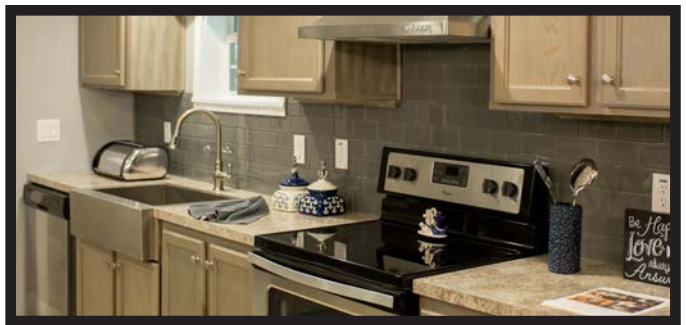

**Groutless Glass Subway Tile
(Shown Base to Overheads - Kitchen Only)**