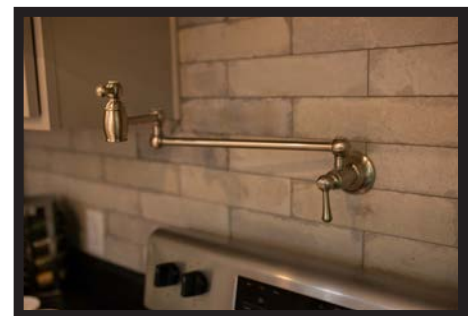

**Double Bowl Stainless Farmhouse Sink
w/ Pull-down Gooseneck**

**Pot Filler above Range
(N/A w/ Microwave above Range)**