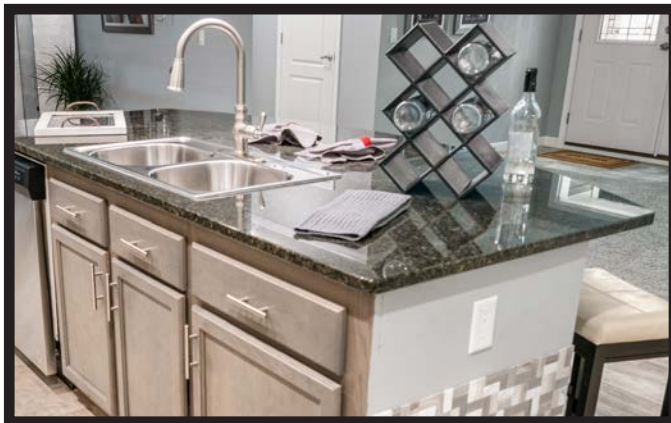

Granite Countertops