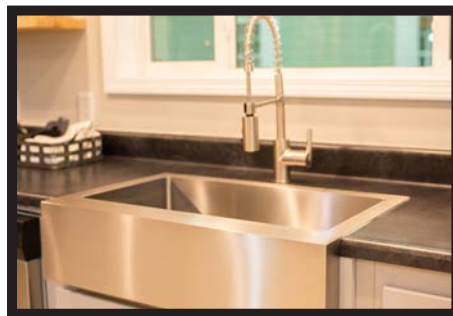

Pantry w/ Microwave

Garbage Disposal

**Double Bowl Black Farmhouse Sink
w/ Pull-down Gooseneck Sprayer**

Hanging Euro Rangehood

**Single Bowl Stainless Farmhouse Sink
w/ Commercial Style Pull-down Sprayer**