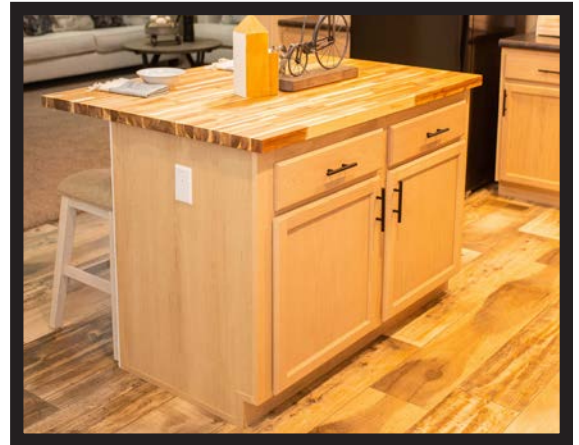

40" Overheads ilo Standard 30" (Kitchen Only)
(shown with 8'-8" Ceilings)

Cabinetry

Double Door Pantry
w/ Deep Drawer

Linen & Locker Bench
w/ Cubbies

Butcher Block Island
(shown in Acacia)

Tall Open Linen
Storage Cabinet