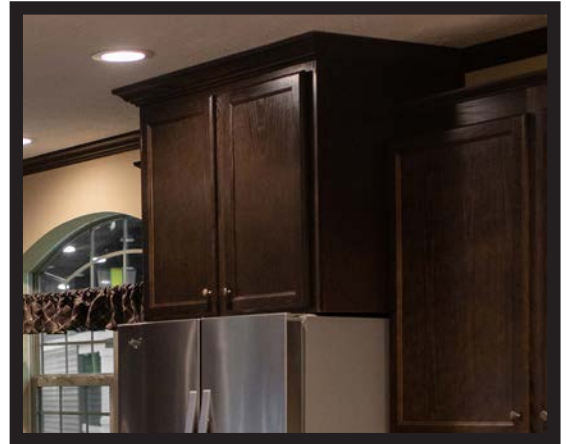

2" MDF Stile Cabinet Cove

Closet Island Work Center

Hutch w/ Doors & Open Shelving in Base Cabinet
(Shown w/ Butcher Block Shelving ilo Stained)

Floating Butcher Block Shelving

Cabinetry

Raised Bar

Cab Over Range